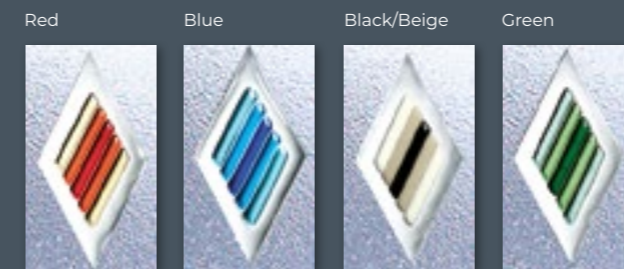

**Rockingham One Platinum Fantasy**  
Colour White  
Frame White

**Balmoral One Classic Platinum Cluster**  
Colour Black Brown  
Frame White

**Rockingham One Platinum Fantasy**  
Colour White  
Frame White

**Kensington Two Platinum Legacy**  
Colour White  
Frame White

**Balmoral One Platinum Pendant**  
Colour White  
Frame White

Please Note: Platinum designs are made using single pieces of glass which may contain minor imperfections, these contribute to the unique nature of the design. With this glass collection no backing glass option is required.

# Fused Jewels Collection

The Fused Jewels Collection features door panels glazed with an imaginative fusion of handmade bevelled glass diamonds and shapes, which will sparkle and refract light and colour into your home.

|                                            |                                |                                |                                |                                            |
|--------------------------------------------|--------------------------------|--------------------------------|--------------------------------|--------------------------------------------|
| <b>Mahogany</b><br>021 & 013               | <b>Rosewood</b>                | <b>Oak</b>                     | <b>Irish Oak</b>               |                                            |
| <b>White</b><br>RAL 9152                   | <b>White Cream</b><br>RAL 9010 | <b>Cream</b><br>RAL 9001       | <b>Red</b><br>RAL 3011         | <b>Blue</b><br>RAL 5011                    |
| <b>Green</b><br>RAL 6009                   | <b>Chartwell Green</b>         | <b>Silver Grey</b><br>RAL 7001 | <b>Slate Grey</b><br>RAL 7015  | <b>Anthracite Grey Grained</b><br>RAL 7016 |
| <b>Anthracite Grey Smooth*</b><br>RAL 7016 | <b>Pebble Grey</b><br>RAL 7032 | <b>Agate Grey</b><br>RAL 7038  | <b>Black Brown</b><br>RAL 8022 |                                            |