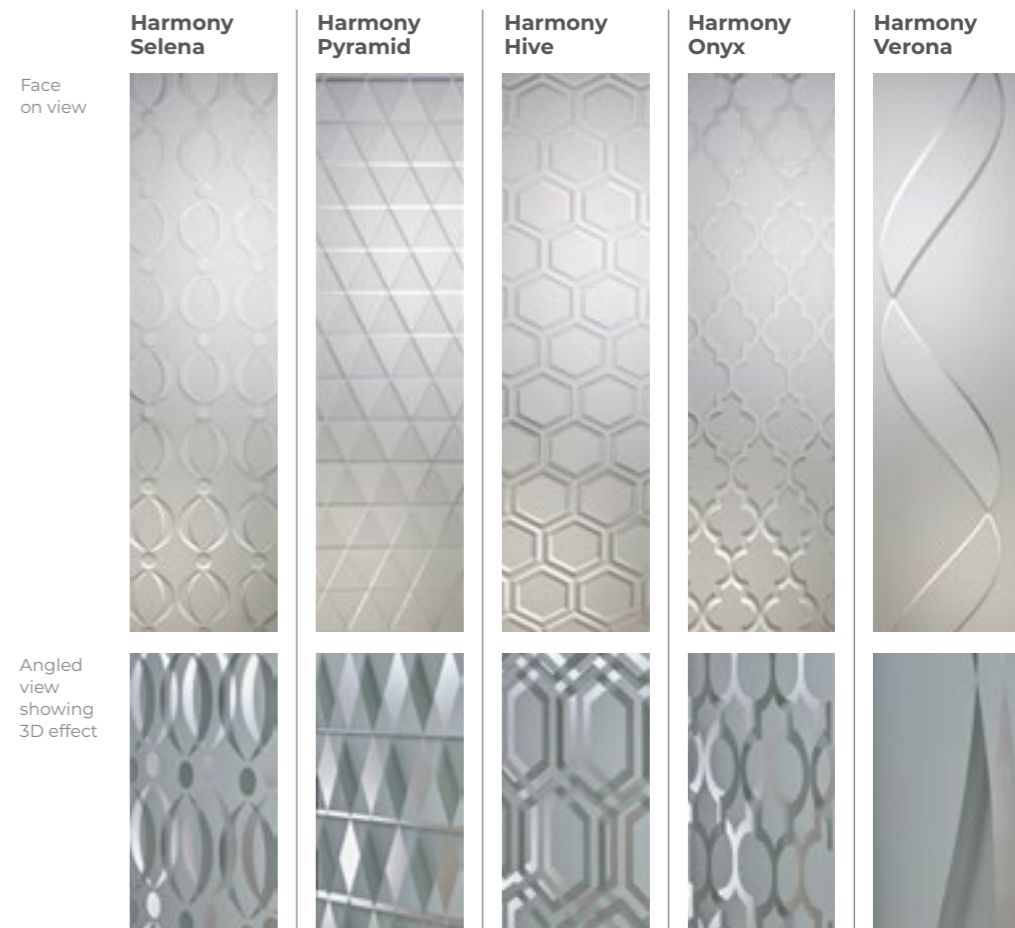

Modern Collection

If you're looking for a contemporary style that makes a real statement, the Modern Collection, featuring high grade, stainless-steel trims, is the perfect choice for your home.

Exclusive Glasses

Modern 5101 Harmony Collection

The exclusive Harmony Collection provides contemporary, etched effect geometric designs which cleverly feature on both sides of the double-glazed unit to create a three-dimensional effect which is both elegant and striking.

Please Note: Only available in Modern 5101