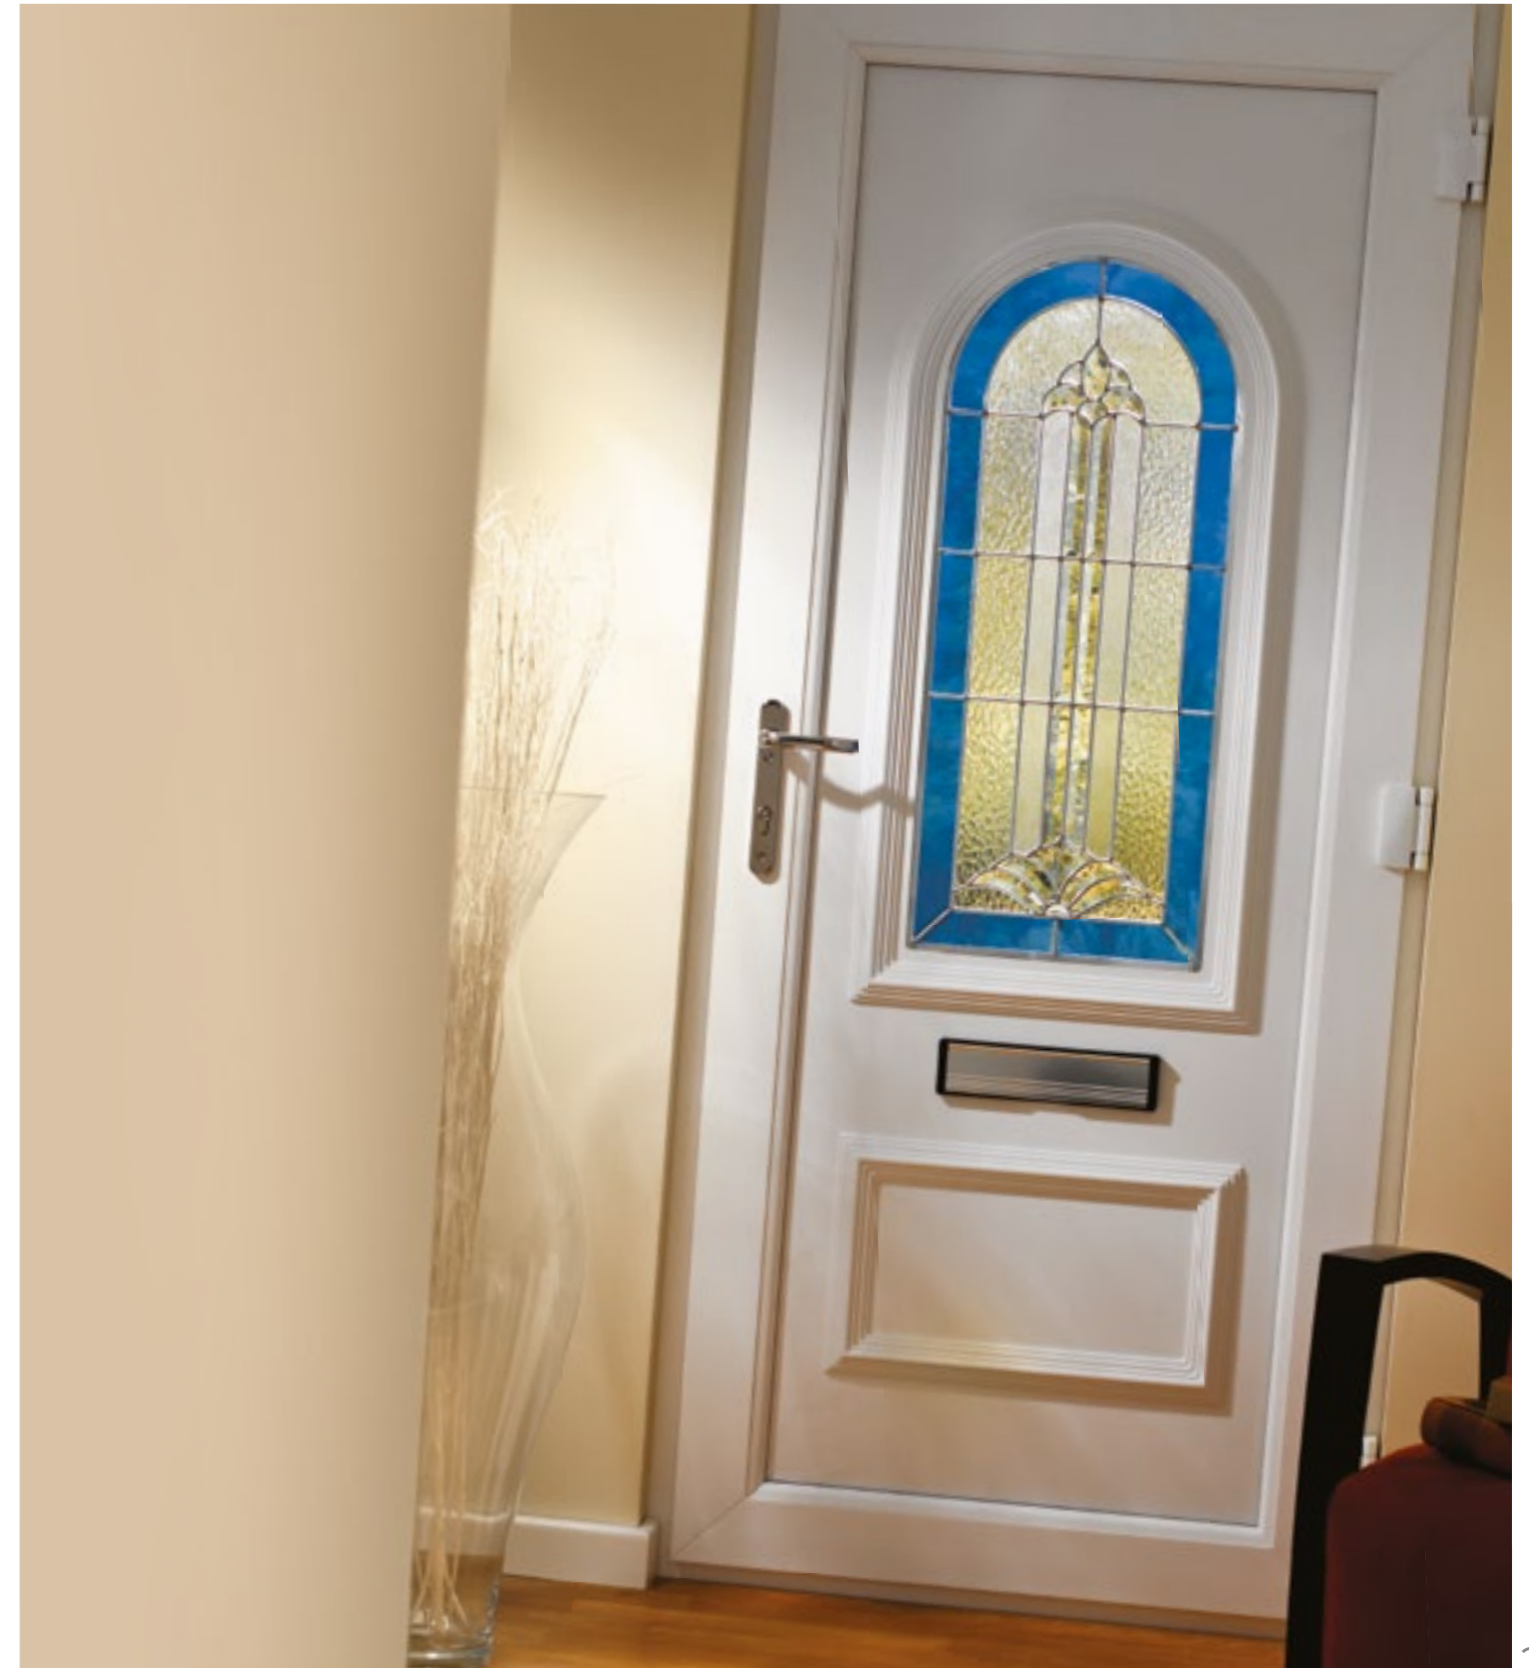

Door Maintenance

Keep your door looking great for longer

Your new PVC-U door is extremely low maintenance and is very easy to clean. How often will depend on where you live. For instance, a coastal or industrialised location, or near a busy road, may mean cleaning is required a little more often.

We recommend the following to help you get the very best from your PVC-U door:

Cleaning your door

- Wash the door and door frame with warm soapy water and a soft, lint-free cloth to remove grime and atmospheric deposits.
- Never use a pressure washer or steam cleaner.
- Stubborn marks on the door frame may need to be tackled with a specialised PVC cleaner but please ensure you read the cleaning guidelines carefully ensure suitability.
- Under no circumstances should you use any solvent-based or abrasive cleaners and avoid the use of any adhesives or tack for temporary fixing i.e. For seasonal or other decorations.

Maintaining your door

- Once every six months or so, apply a little light engineering oil (such as 3 in 1 oil) on all moving parts of the lock, cylinder and hinges.
- We also recommend that you help protect your door from possible natural thermal distortion by engaging the locking points by simply pulling up the handle each time you shut the door.

With a little care and attention, your PVC-U door should continue to look great for years to come!